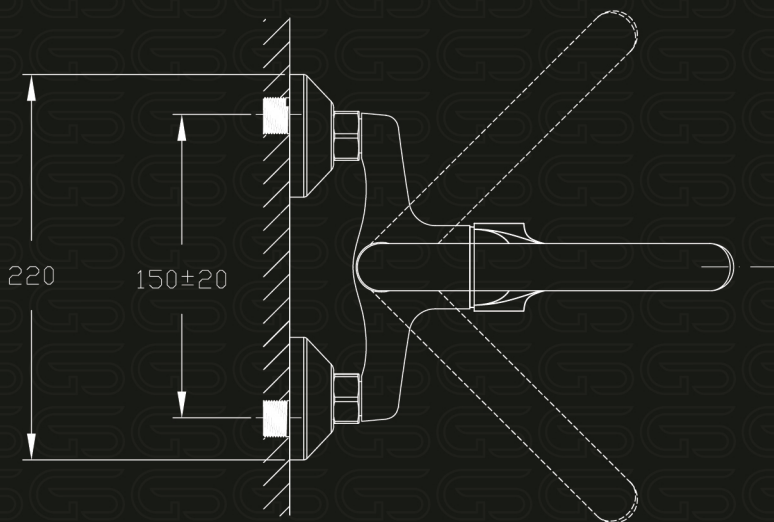

GS GLOBAL
STANDARD

Vura

Family

Model Code

GS L 1059-CP

خلاط مطبخ حائطي يد واحدة قنطره ماسوره علوية متحركه
Single Lever Wall-mount Kitchen Mixer With Swivel Tube Spout

Product Family : **Vura**

Product Code : **GS L 1059-CP**

Product Color : **Nickel chrome plated**

Product Type : **Kitchen Mixer**

Main Material : **Brass**