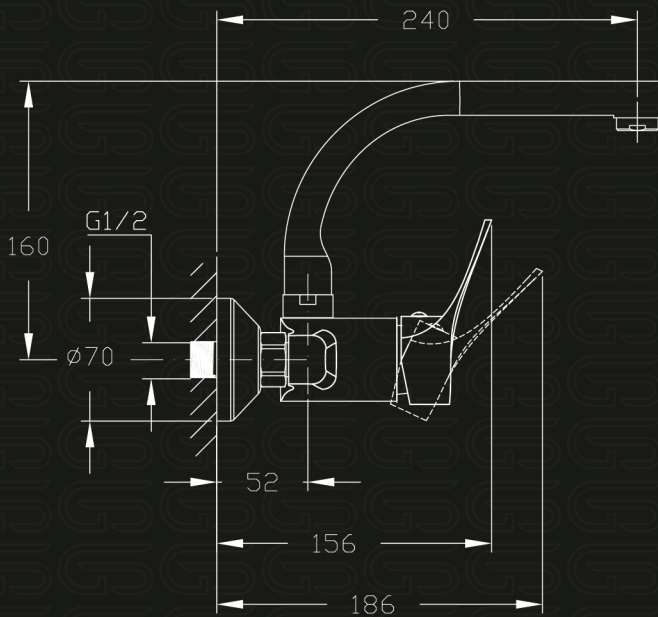

GS GLOBAL
STANDARD

Vura

Family

Model Code

GS L 1059-CP

خلاط مطبخ حائطي يد واحدة قنطره ماسوره علوية متحركه
Single Lever Wall-mount Kitchen Mixer With Swivel Tube Spout

Product Family : **Vura**

Product Code : **GS L 1059-CP**

Product Color : **Nickel chrome plated**

Product Type : **Kitchen Mixer**

Main Material : **Brass**